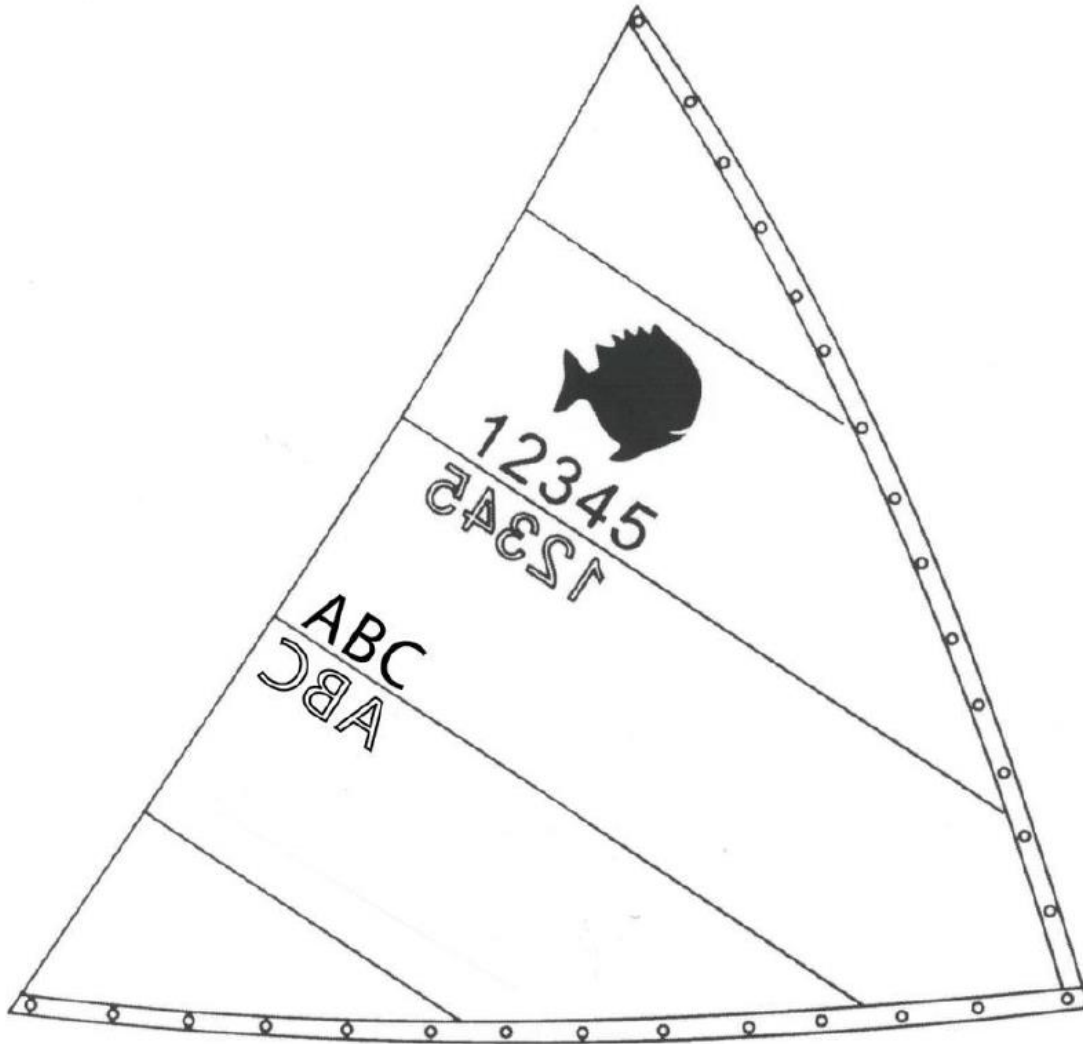

INTERNATIONAL **Sunfish**[®] CLASS ASSOCIATION

P.O. Box 956 • Daleville, Alabama 36322-0956 • USA

Sunfish Sail Diagram with National Letters

Member ISAF - Recognized by PASAF

Tel/Fax (334) 709-4110

www.sunfishclass.org